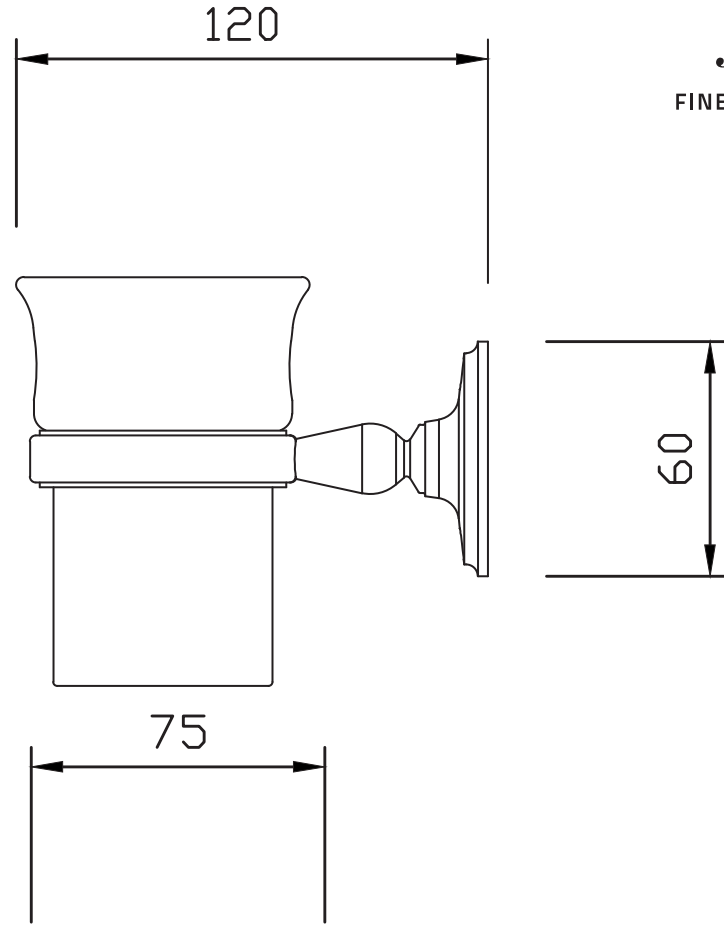

STOCKHOLM 613

Miller
FINE BATHROOM INTERIORS