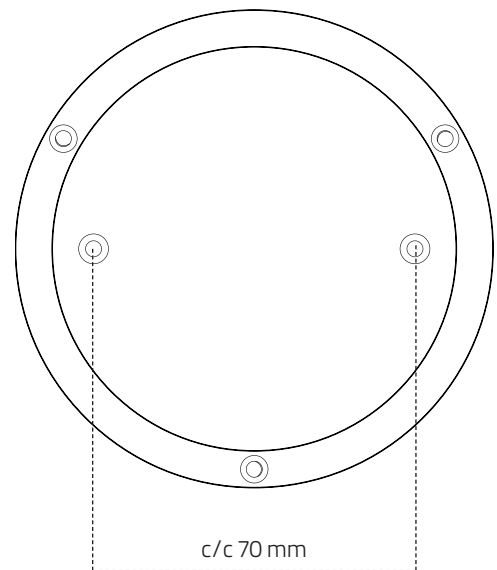

Skissritning / Line Drawing

Montering / Fitting

H280 x D350 mm
Totalt mått / Total measurement
Glob / Globe \varnothing 150 mm

Materialfakta

Armatyr	Blankpolerad Nickel
Glas	Munblåst opalvitt Glas
IP Klass	IP23
Tillverkningsland	Sverige

Material facts

Fittings	Polished Shiny Nickel
Glass	Mouth-blown opal white Glass
IP Class	IP23
Manufactured in	Sweden