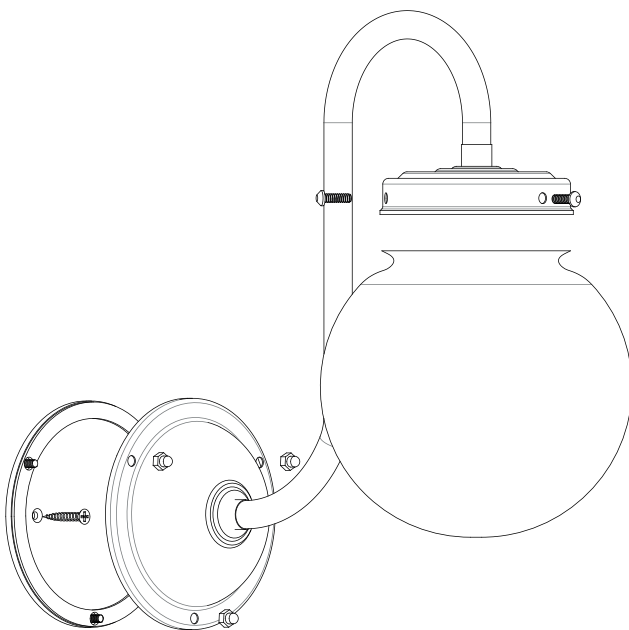

Skissritning / Line Drawing

Montering / Fitting

H280 x D350 mm
Totalt mått / Total measurement
Glob / Globe \varnothing 150 mm

Materialfakta

Armatyr	Blankpolerad Nickel
Glas	Munblåst opalvitt Glas
IP Klass	IP23
Tillverkningsland	Sverige

Material facts

Fittings	Polished Shiny Nickel
Glass	Mouth-blown opal white Glass
IP Class	IP23
Manufactured in	Sweden