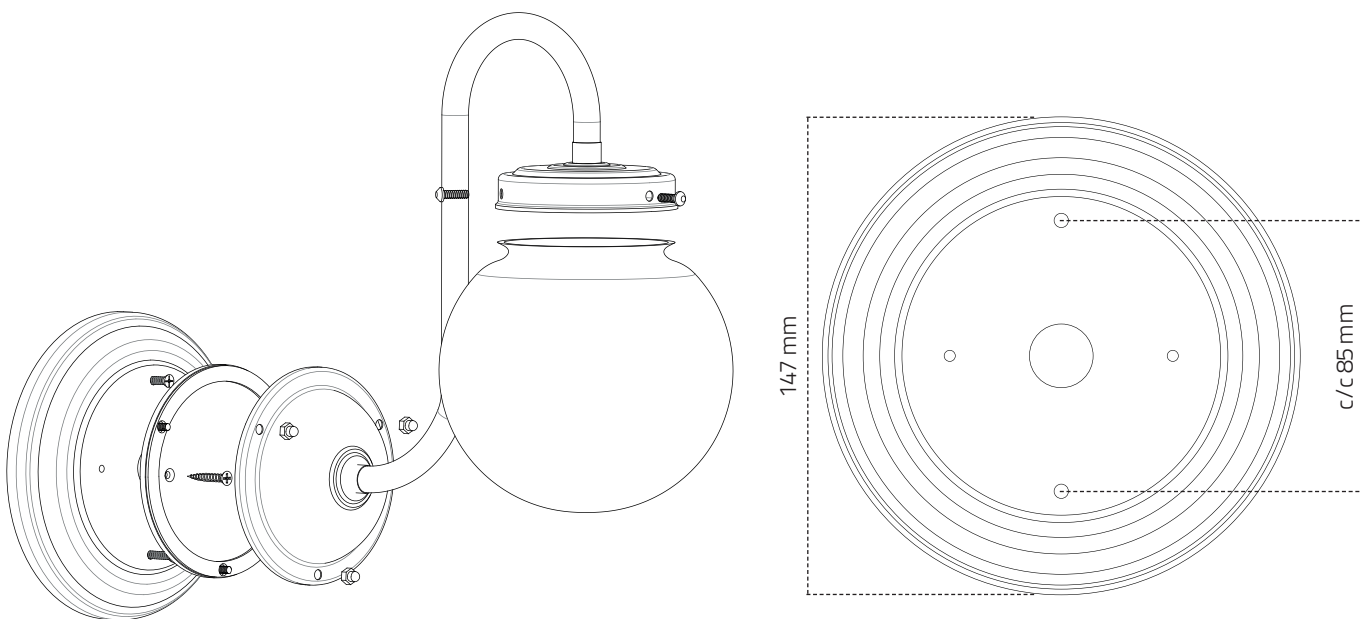

Skissritning / Line Drawing

Montering / Fitting

Mått lampa inkl. väggplatta / Measurement inkl. wall plate  
H280 x D350 mm  
Glob / Globe Ø150 mm

Materialfakta

Armatyr	Blankpolerad Nickel
Glas	Munblåst opalvitt Glas
IP Klass	IP23
Väggplatta	Vitmålad MDF
Tillverkningsland	Sverige

Material facts

Fittings	Polished Shiny Nickel
Glass	Mouth-blown opal white Glass
IP Class	IP23
Wall plate	White Painted MDF
Manufactured in	Sweden